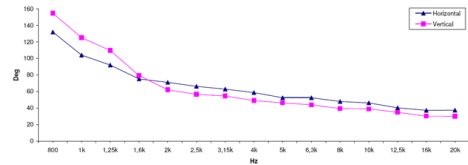

### NOTES:

Sold only in combination with a FaitalPRO 1" HF Driver

- (1) 4 π sr acoustic loading
- (2) Average value in frequency range: 1.6÷16 KHz
- (3) Average values on horizontal and vertical planes

DIRECTIVITY INDEX

BEAMWIDTH

HORIZONTAL BEAMWIDTH

VERTICAL BEAMWIDTH

HORIZONTAL POLAR PATTERN

VERTICAL POLAR PATTERN