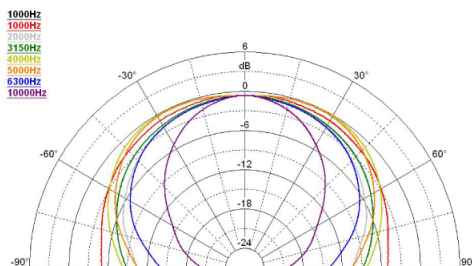

WG141

1.4" Plane Wave Guide

NOMINAL SPECIFICATIONS

Type	Plane Wave Guide
Throat Diameter	36.5 mm (1,4 in)
Frequency Range	0.8-20 kHz
Recommended Crossover Freq.	0.8 kHz
Horizontal Nominal Coverage (-6dB)	110°
Material	Al
Mouth Height	163 mm (6.4 in)
Mouth Width	130 mm (5.1 in)
Depth	200 mm (7.9 in)
Mouth Mounting Holes (4x)	7 mm (0.28 in)
Net Weight	1.4 kg (3.1 lb)
Shipping Box (Single Carton Box)	232 x 179 x 142 mm (9.1 x 7.0 x 5.6 in)
Shipping Weight	1.65 kg (3.6 in)
NET Air Volume filled by HF Horn	1.0 dm ³ (0.035 ft ³)

PART NUMBER

Part Number TR992558

NOTES:

Sold only in combination with a FaitalPRO 1.4" HF Driver

(1) 4 π sr acoustic loading

(2) Average value in frequency range: 1-16 KHz

DIRECTIVITY INDEX

BEAMWIDTH

HORIZONTAL BEAMWIDTH

VERTICAL BEAMWIDTH

HORIZONTAL POLAR PATTERN

VERTICAL POLAR PATTERN