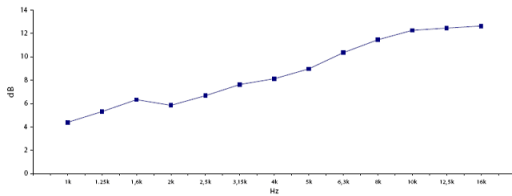

WG141

1.4" Plane Wave Guide

NOMINAL SPECIFICATIONS

Type	Plane Wave Guide
Throat Diameter	36.5 mm (1,4 in)
Frequency Range	0.8-20 kHz
Recommended Crossover Freq.	0.8 kHz
Horizontal Nominal Coverage (-6dB)	110°
Material	Al
Mouth Height	163 mm (6.4 in)
Mouth Width	130 mm (5.1 in)
Depth	200 mm (7.9 in)
Mouth Mounting Holes (4x)	7 mm (0.28 in)
Net Weight	1.4 kg (3.1 lb)
Shipping Box (Single Carton Box)	232 x 179 x 142 mm (9.1 x 7.0 x 5.6 in)
Shipping Weight	1.65 kg (3.6 in)
NET Air Volume filled by HF Horn	1.0 dm ³ (0.035 ft ³)

PART NUMBER

Part Number TR992558

NOTES:

Sold only in combination with a FaitalPRO 1.4" HF Driver

(1) 4 π sr acoustic loading

(2) Average value in frequency range: 1-16 KHz

DIRECTIVITY INDEX

BEAMWIDTH

HORIZONTAL BEAMWIDTH

VERTICAL BEAMWIDTH

HORIZONTAL POLAR PATTERN

VERTICAL POLAR PATTERN