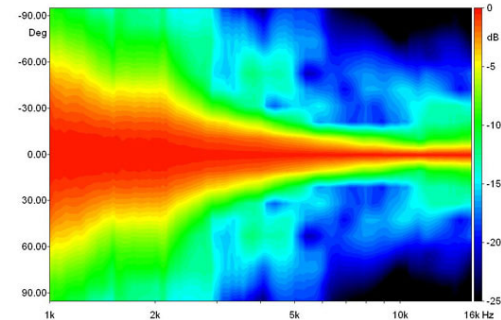

WG141

1.4" Plane Wave Guide

NOMINAL SPECIFICATIONS

Type	Plane Wave Guide
Throat Diameter	36.5 mm (1,4 in)
Frequency Range	0.8-20 kHz
Recommended Crossover Freq.	0.8 kHz
Horizontal Nominal Coverage (-6dB)	110°
Material	Al
Mouth Height	163 mm (6.4 in)
Mouth Width	130 mm (5.1 in)
Depth	200 mm (7.9 in)
Mouth Mounting Holes (4x)	7 mm (0.28 in)
Net Weight	1.4 kg (3.1 lb)
Shipping Box (Single Carton Box)	232 x 179 x 142 mm (9.1 x 7.0 x 5.6 in)
Shipping Weight	1.65 kg (3.6 in)
NET Air Volume filled by HF Horn	1.0 dm ³ (0.035 ft ³)

PART NUMBER

Part Number TR992558

NOTES:

Sold only in combination with a FaitalPRO 1.4" HF Driver

(1) 4 π sr acoustic loading

(2) Average value in frequency range: 1-16 KHz

DIRECTIVITY INDEX

BEAMWIDTH

HORIZONTAL BEAMWIDTH

VERTICAL BEAMWIDTH

HORIZONTAL POLAR PATTERN

VERTICAL POLAR PATTERN