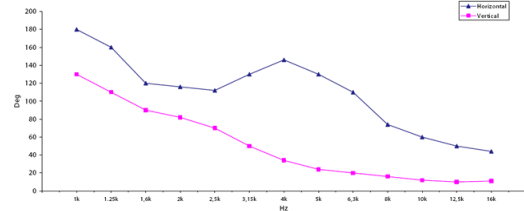

WG141

1.4" Plane Wave Guide

NOMINAL SPECIFICATIONS

Type	Plane Wave Guide
Throat Diameter	36.5 mm (1,4 in)
Frequency Range	0.8-20 kHz
Recommended Crossover Freq.	0.8 kHz
Horizontal Nominal Coverage (-6dB)	110°
Material	Al
Mouth Height	163 mm (6.4 in)
Mouth Width	130 mm (5.1 in)
Depth	200 mm (7.9 in)
Mouth Mounting Holes (4x)	7 mm (0.28 in)
Net Weight	1.4 kg (3.1 lb)
Shipping Box (Single Carton Box)	232 x 179 x 142 mm (9.1 x 7.0 x 5.6 in)
Shipping Weight	1.65 kg (3.6 in)
NET Air Volume filled by HF Horn	1.0 dm ³ (0.035 ft ³)

PART NUMBER

Part Number TR992558

NOTES:

Sold only in combination with a FaitalPRO 1.4" HF Driver

(1) 4 π sr acoustic loading

(2) Average value in frequency range: 1-16 KHz

DIRECTIVITY INDEX

BEAMWIDTH

HORIZONTAL BEAMWIDTH

VERTICAL BEAMWIDTH

HORIZONTAL POLAR PATTERN

VERTICAL POLAR PATTERN