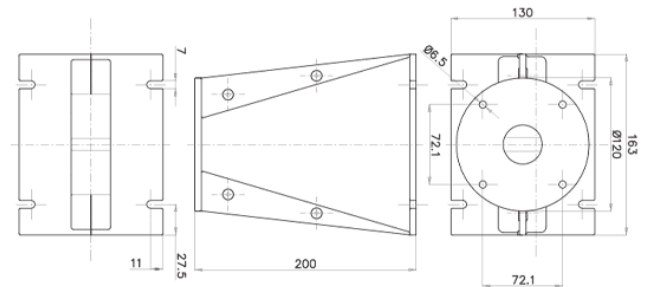

WG141

1.4" Plane Wave Guide

NOMINAL SPECIFICATIONS

Type	Plane Wave Guide
Throat Diameter	36.5 mm (1,4 in)
Frequency Range	0.8-20 kHz
Recommended Crossover Freq.	0.8 kHz
Horizontal Nominal Coverage (-6dB)	110°
Material	Al
Mouth Height	163 mm (6.4 in)
Mouth Width	130 mm (5.1 in)
Depth	200 mm (7.9 in)
Mouth Mounting Holes (4x)	7 mm (0.28 in)
Net Weight	1.4 kg (3.1 lb)
Shipping Box (Single Carton Box)	232 x 179 x 142 mm (9.1 x 7.0 x 5.6 in)
Shipping Weight	1.65 kg (3.6 in)
NET Air Volume filled by HF Horn	1.0 dm ³ (0.035 ft ³)

PART NUMBER

Part Number TR992558

NOTES:

Sold only in combination with a FaitalPRO 1.4" HF Driver

(1) 4 π sr acoustic loading

(2) Average value in frequency range: 1-16 KHz

DIRECTIVITY INDEX

BEAMWIDTH

HORIZONTAL BEAMWIDTH

VERTICAL BEAMWIDTH

HORIZONTAL POLAR PATTERN

VERTICAL POLAR PATTERN