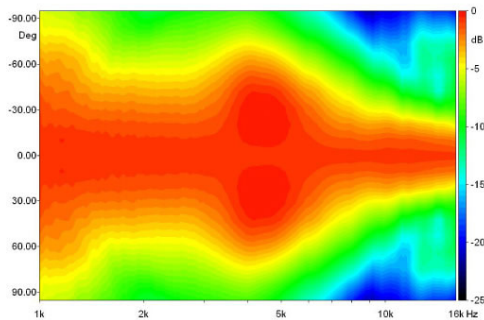

WG141

1.4" Plane Wave Guide

NOMINAL SPECIFICATIONS

Type	Plane Wave Guide
Throat Diameter	36.5 mm (1,4 in)
Frequency Range	0.8-20 kHz
Recommended Crossover Freq.	0.8 kHz
Horizontal Nominal Coverage (-6dB)	110°
Material	Al
Mouth Height	163 mm (6.4 in)
Mouth Width	130 mm (5.1 in)
Depth	200 mm (7.9 in)
Mouth Mounting Holes (4x)	7 mm (0.28 in)
Net Weight	1.4 kg (3.1 lb)
Shipping Box (Single Carton Box)	232 x 179 x 142 mm (9.1 x 7.0 x 5.6 in)
Shipping Weight	1.65 kg (3.6 in)
NET Air Volume filled by HF Horn	1.0 dm ³ (0.035 ft ³)

PART NUMBER

Part Number TR992558

NOTES:

Sold only in combination with a FaitalPRO 1.4" HF Driver

(1) 4 π sr acoustic loading

(2) Average value in frequency range: 1-16 KHz

DIRECTIVITY INDEX

BEAMWIDTH

HORIZONTAL BEAMWIDTH

VERTICAL BEAMWIDTH

HORIZONTAL POLAR PATTERN

VERTICAL POLAR PATTERN